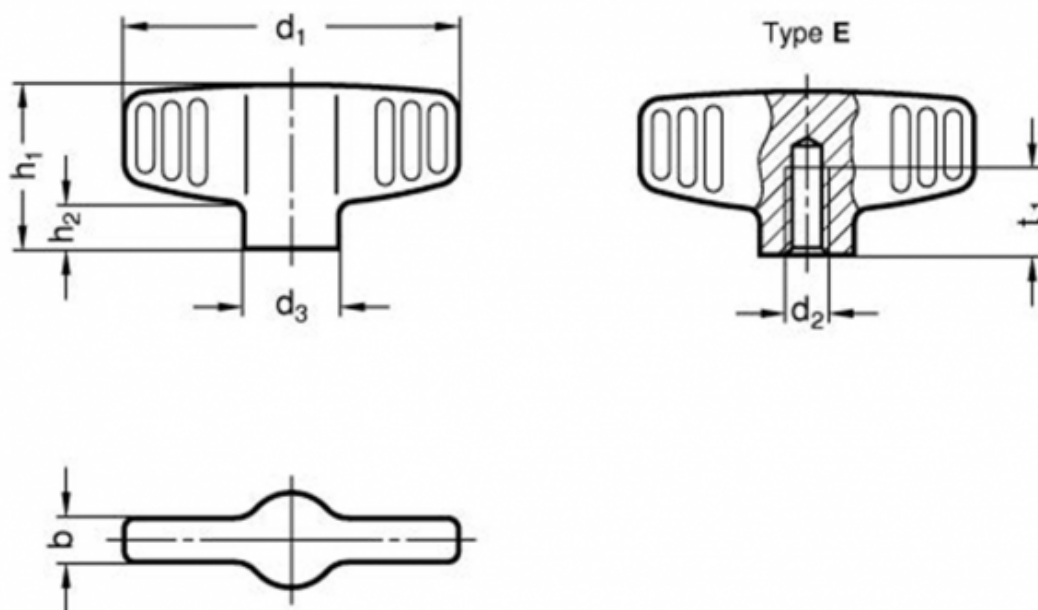

Data Sheet

Article number: 2083446M6EMT

Description: E+G Wing nuts GN 834-46-M6-E-MT

Measures

b	= 6
d1	= 46
d2	= M6
d3	= 13
h1	= 22.5
h2	= 6
t1	= 12
Weight in (g)	= 40